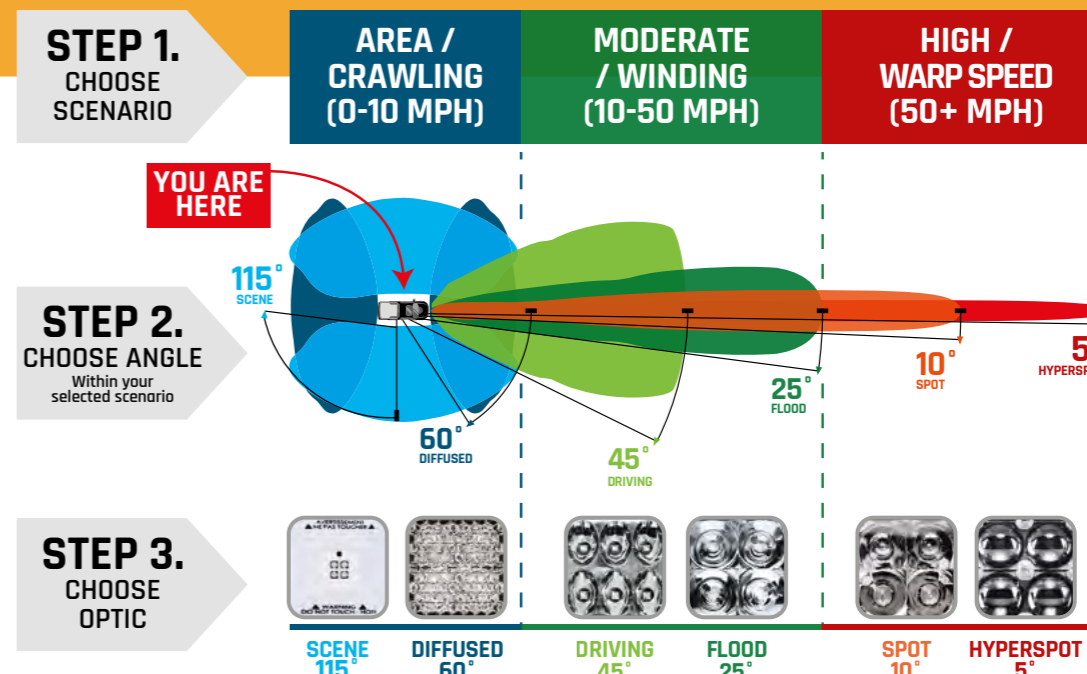

6. CONNECTIONS

6.A 6063-T5 aircraft aluminum extruded housings treated with Alodine® corrosion preventive and Tiger Drylac® UV protectant polyester powder coating

6.B Corrosion-proof chrome-plated 304 stainless steel