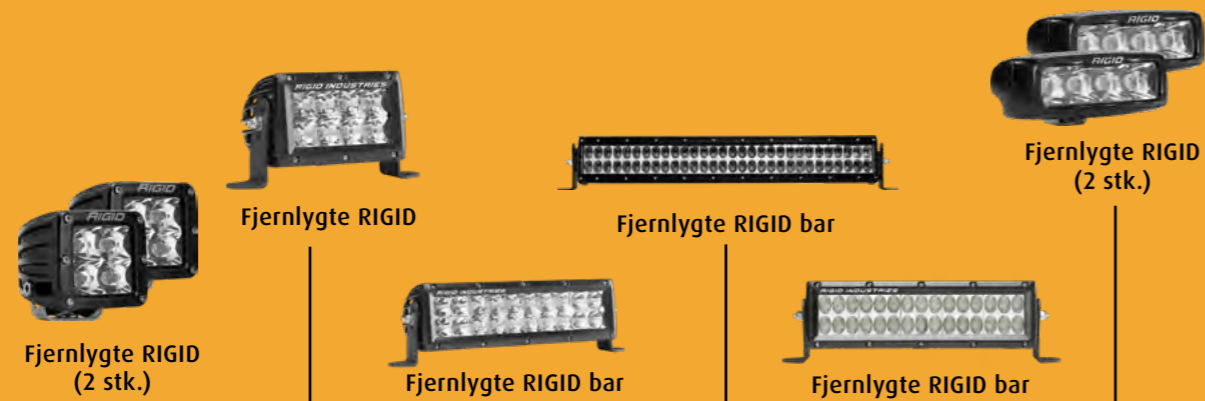

FJERNLYGTER

INTEGRERET TERMISK STYRINGSSYSTEM

Art. no.	498720	498742	498743	498750	498751	498796
Lumen	1.568	3.000	5.740	18.000	9.000	1.568
Spænding	DC 9-36V	DC 9-36V	DC 9-36V	DC 9-36V	DC 9-36V	DC 9-36V
Lysmønster	Spot	Flood	Spot/Flood	Driving	Driving	Spot
IP	IP68	IP68	IP68	IP68	IP68	IP68
Watt	15,8W	30W	65W	162W	75W	15W
Tilslutning	Deutsch	Deutsch	Deutsch	Deutsch	Deutsch	Deutsch
Kabellængde	3.000 mm m. kontakt	3.000 mm m. kontakt	3.000 mm m. kontakt	3.000 mm m. kontakt & relæ	3.000 mm m. kontakt & relæ	3.000 mm m. kontakt
Dimensioner	B 81 mm H 76 mm D 81 mm	B 174 mm H 82 mm D 95 mm	B 327 mm H 82 mm D 95 mm	B 581 mm H 82 mm D 95 mm	B 581 mm H 82 mm D 95 mm	B 125 mm H 45 mm D 57 mm
Antal LED	4	8	20	60	30	4
Arbejds-temperatur	-40 til +60C⁰	-40 til +60C⁰	-40 til +60C⁰	-40 til +60C⁰	-40 til +60C⁰	-40 til +60C⁰
Vægt	0,5 kg	0,87 kg	1,56 kg	2,79 kg	1,56 kg	0,34 kg
Farve-temperatur	5700-5900K	5700-5900K	5700-5900K	5700-5900K	5700-5900K	5700-5900K
Lyskeglens længde	508 m	667 m	775 m	589 m	469 m	428 m
Bemærkning						

498760	498761	498762	498797	498803
2.550	3.750	5.625	1.568	7.500
DC 9-36V	DC 9-36V	DC 9-36V	DC 9-36V	DC 9-36V
Spot	Spot	Driving	Spot	Spot/Flood
IP68	IP68	IP68	IP68	IP68
23,5W	35,9W	45W	120,1W	75,9W
Deutsch	Deutsch	Deutsch	Deutsch	Deutsch
2.500 mm m. kontakt & relæ	2.500 mm m. kontakt & relæ	2.500 mm m. kontakt & relæ	2.500 m m. kontakt & relæ	2.500 mm m. kontakt
B 225 mm H 41 mm D 76 mm	B 327 mm H 41 mm D 76 mm	B 327 mm H 41 mm D 76 mm	B 125 mm H 45 mm D 57 mm	B 581 mm H 41 mm D 46 mm
6	10	12	30	20
-40 til +60C⁰	-40 til +60C⁰	-40 til +60C⁰	-40 til +60C⁰	-40 til +60C⁰
0,8 kg	1,13 kg	1,06 kg	2 kg	1,23 kg
5700-5900K	5700-5900K	5700-5900K	5700-5900K	5700-5900K
540 m	718 m	341 m	523 m	837 m